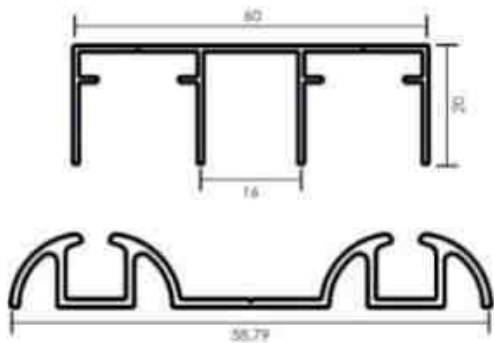

ITEM	SL NEW TRACK FOR 2 DOOR
PRODUCT CODE	ITSNT111
DESCRIPTION	Finish: Aluminium, Size:2.43Mtr