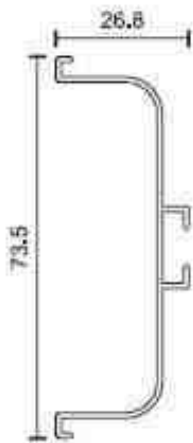

PROFILE	C GOLA PROFILE
PRODUCT CODE	ITCP168
FINISH	Matt Black / Rose Gold / Aluminium / Mirror
DESCRIPTION	Size 3 Mtr