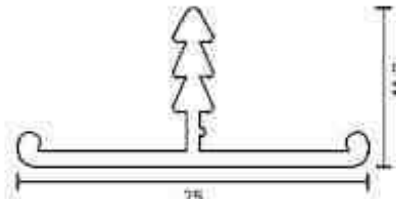

ALUMINIUM PROFILE

T PROFILE	T PROFILE 25MM
PRODUCT CODE	ITTP163
FINISH	Matt Black / Matt Gold / Rose Gold
DESCRIPTION	Size 3 Mtr