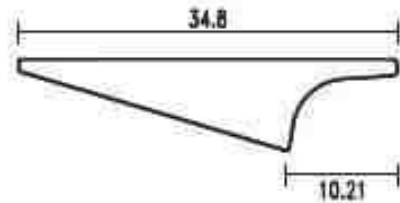

PROFILE	CURVED DOOR PROFILE HANDLE
PRODUCT CODE	ITCPH171
FINISH	Matt Black / Matt Gold Brushed
DESCRIPTION	Size 200mm/1200mm