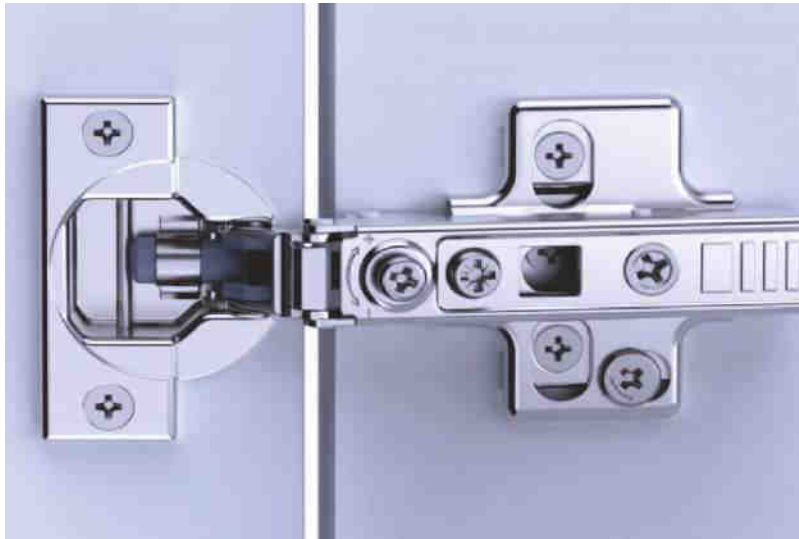

HYDRAULIC HINGE WITH EXTRA DEMPNER

ITEM CODE: **ITHED143**

Hydraulic Hinge With Extra Dempner
0 Crank
8 Crank
15 Crank
Door Thickness: 14-23mm

Full Overlay