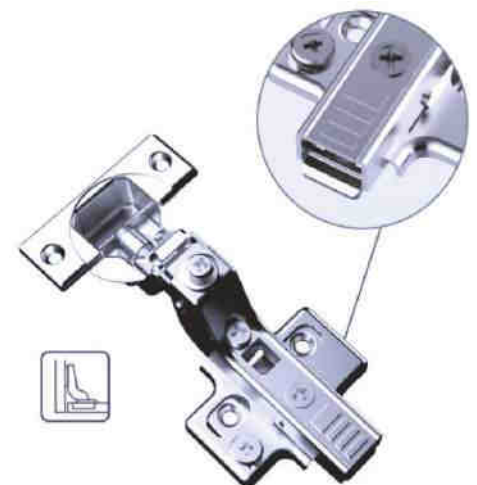

## HYDRAULIC HINGE WITH EXTRA DEMPNER

ITEM CODE: **ITHED143**

Hydraulic Hinge With Extra Dempner  
0 Crank  
8 Crank  
15 Crank  
Door Thickness: 14-23mm

Full Overlay

Half Overlay

Inset