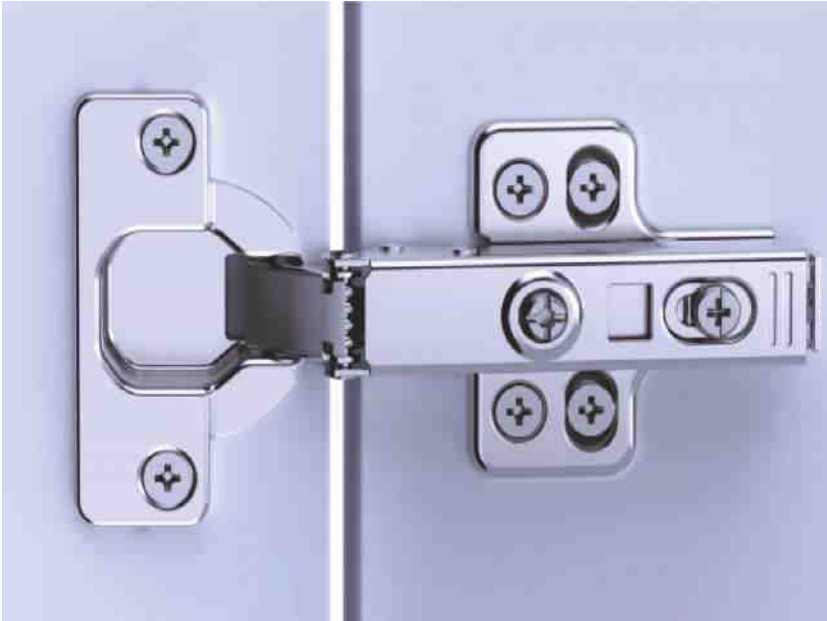

HYDRAULIC HINGE 2D