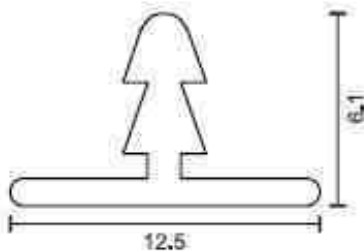

PROFILE	INLAY 12MM
PRODUCT CODE	ITIP165
FINISH	Rose Gold / Matt Black / Matt Gold
DESCRIPTION	Width: 12mm, Size 3 Mtr