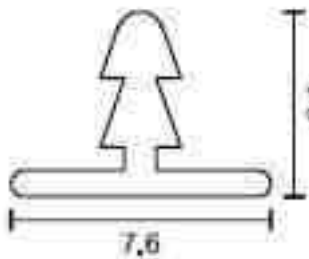

PROFILE	INLAY 8MM
PRODUCT CODE	ITIP164
FINISH	Rose Gold / Matt Black / Matt Gold
DESCRIPTION	Width 8mm, Size 3 Mtr