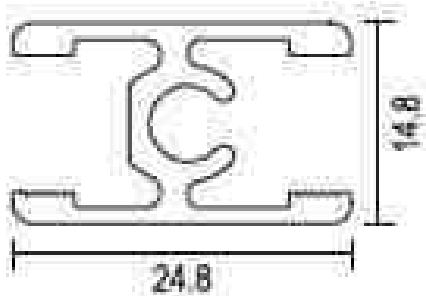

ITEM	SL 50 DIVIDER PROFILE
PRODUCT CODE	ITS50104
DESCRIPTION	Color: Matt Black/ Rose Gold Size: 3Mtr