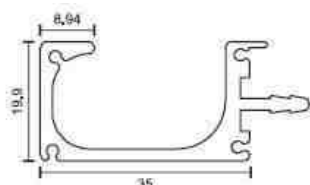

G PROFILE	ALUMINIUM
PRODUCT CODE	TGPC152
FINISH	Aluminium / Mirror / Rose Gold / Gold / Iron Grey SS Brush / Matt Black/ Matt Rose Gold
DESCRIPTION	Width: 35mm Size : 3Mtr