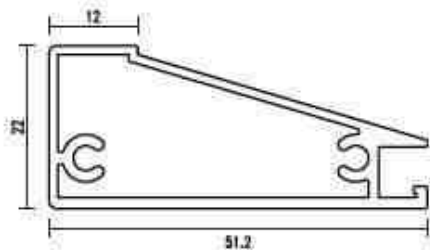

ALUMINIUM PROFILE

PROFILE	50MM TAPER PROFILE
PRODUCT CODE	ITTPH170
FINISH	Matt Black / Matt Gold Brushed
DESCRIPTION	Size 3 Mtr