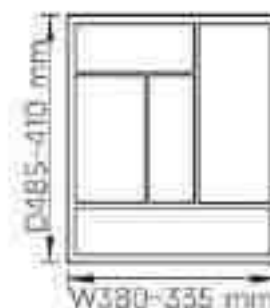

INNOTEK

PVC CUTLERY TRAY

Material ABS

Finish: Grey

Size:

330mm x 485mm

380mm x 485mm

435mm x 485mm

530mm x 485mm

640mm x 490mm

730mm x 490mm

840mm x 490mm

ITEM CODE: ITPVC114