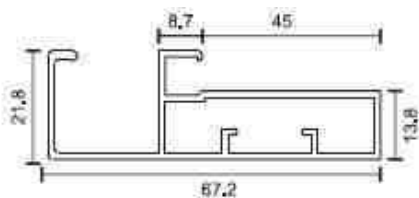

ALUMINIUM PROFILE

PROFILE	GLASS HANDLE PROFILE 70MM
PRODUCT CODE	ITHP155
FINISH	Aluminium / Mirror / Rose Gold / Gold / Iron Grey SS Brush / Matt Black/ Matt Rose Gold/ Matt Gold
DESCRIPTION	Width: 67.2MM Incl. of Gasket, use for 45mm,3Mtr