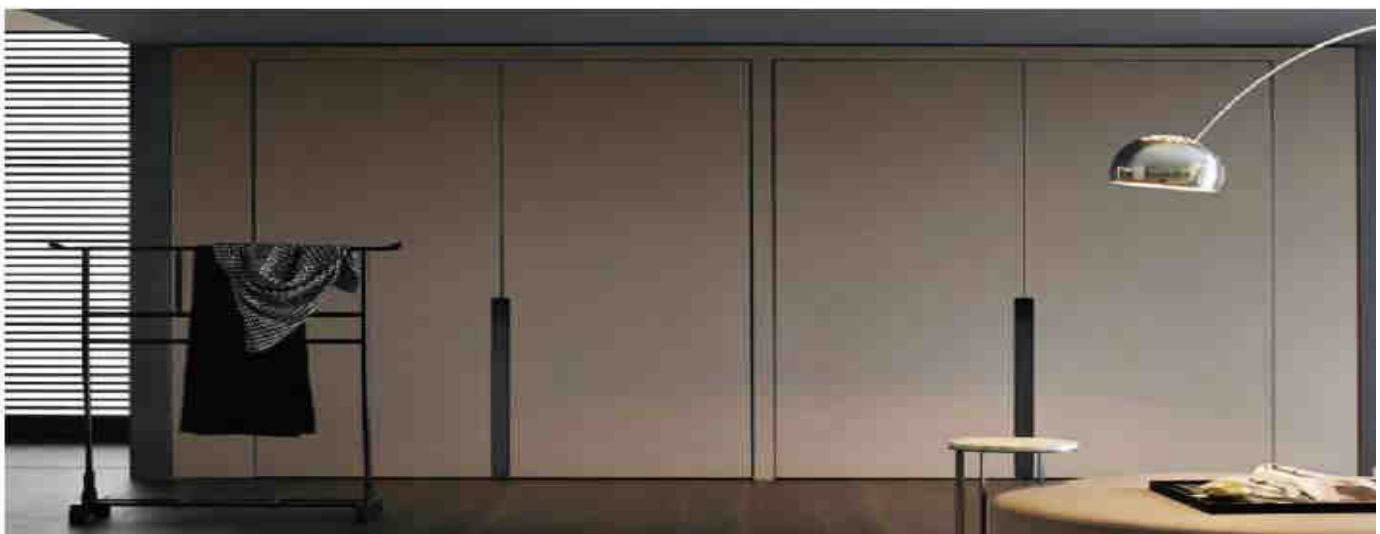

PROFILE	J PROFILE 38MM
PRODUCT CODE	ITJ181
FINISH	Matt Black / Matt Gold / Rose Gold
DESCRIPTION	Size 3 Mtr