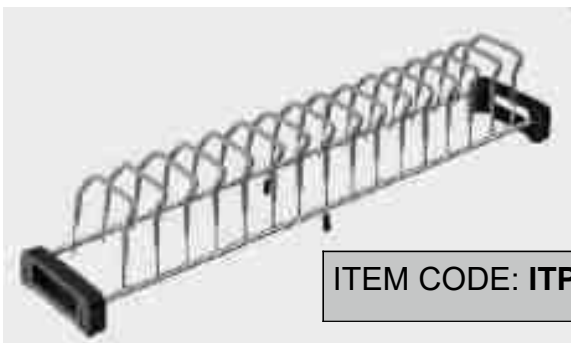

## PLATE ORGNISERS

ITEM CODE: ITPT117

Cup & Saucer ABS

ITEM CODE: ITPT118

Thali & Plate ABS

ITEM CODE: ITPT119

ITEM CODE: ITPT120