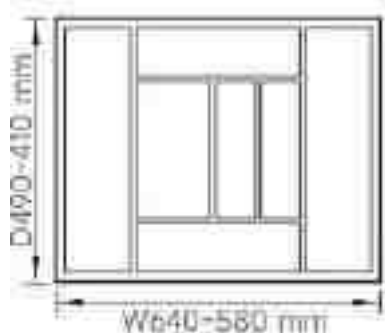

INNOTEK

PVC CUTLERY TRAY

Material ABS

Finish: Grey

Size:

330mm x 485mm

380mm x 485mm

435mm x 485mm

530mm x 485mm

640mm x 490mm

730mm x 490mm

840mm x 490mm

ITEM CODE: ITPVC114