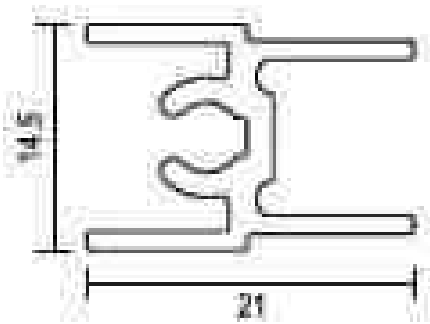

ITEM	SL 50 TOP PROFILE
PRODUCT CODE	ITS50103
DESCRIPTION	Color: Matt Black/ Rose Gold Size: 3Mtr