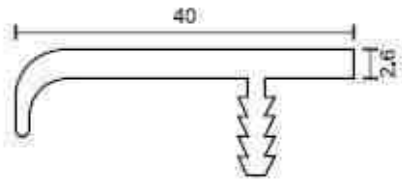

ALUMINIUM PROFILE

F PROFILE	F HANDLE PROFILE 40MM
PRODUCT CODE	ITFP159
FINISH	Matt Black / Matt Gold
DESCRIPTION	Width: 40mm, Size 3 Mtr