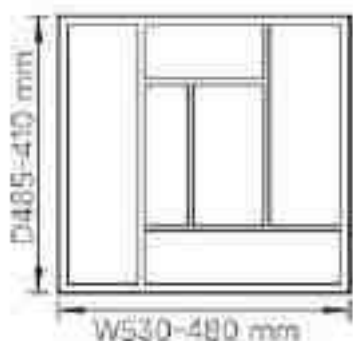

INNOTEK

PVC CUTLERY TRAY

Material ABS

Finish: Grey

Size:

330mm x 485mm

380mm x 485mm

435mm x 485mm

530mm x 485mm

640mm x 490mm

730mm x 490mm

840mm x 490mm

ITEM CODE: ITPVC114