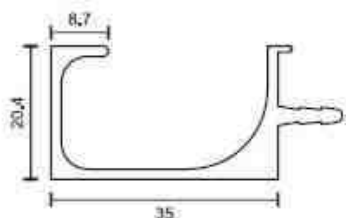

ALUMINIUM PROFILE

G PROFILE	ALUMINIUM
PRODUCT CODE	ITGP151
FINISH	Aluminium / Mirror / Rose Gold / Gold / Iron Grey SS Brush / Matt Black/ Matt Rose Gold/ Matt Gold
DESCRIPTION	Width: 35mm Size: 3 Mtr