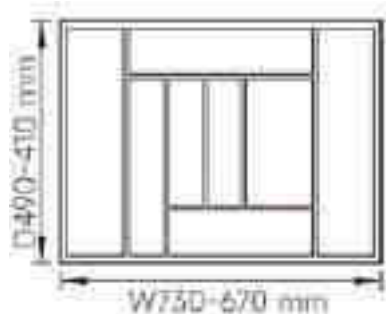

INNOTEK

PVC CUTLERY TRAY

Material ABS

Finish: Grey

Size:

330mm x 485mm

380mm x 485mm

435mm x 485mm

530mm x 485mm

640mm x 490mm

730mm x 490mm

840mm x 490mm

ITEM CODE: ITPVC114