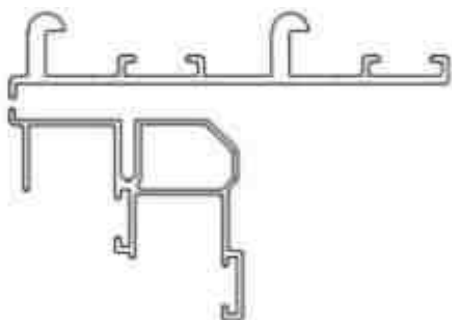

ITEM	SL TP TRACK
PRODUCT CODE	ITSTP115
DESCRIPTION	Finish: Aluminium, Size:3Mtr