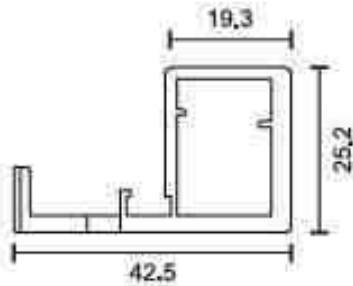

## ALUMINIUM PROFILE

<b>PROFILE</b>	25MM FRAME PROFILE
<b>PRODUCT CODE</b>	<b>IT25P174</b>
<b>FINISH</b>	Matt Black / Matt Gold Brushed
<b>DESCRIPTION</b>	Width 25mm, Size 3 Mtr

<b>PROFILE</b>	25MM HANDLE FRAME PROFILE
<b>PRODUCT CODE</b>	<b>IT25H175</b>
<b>FINISH</b>	Matt Black / Matt Gold Brushed
<b>DESCRIPTION</b>	Width 25mm, Size 3 Mtr