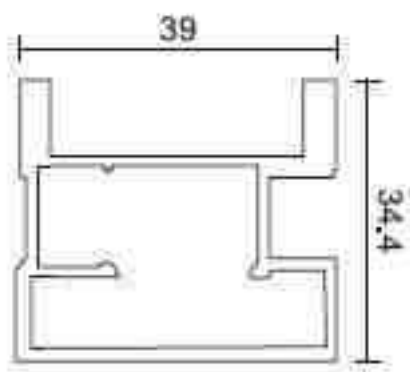

INNOTEK

WARDROBE SLIDING

ITEM	SLIDE 50
PRODUCT CODE	ITS50101
DESCRIPTION	Color: Matt Black/ Rose Gold Size: 2.5Mtr/ 3Mtr