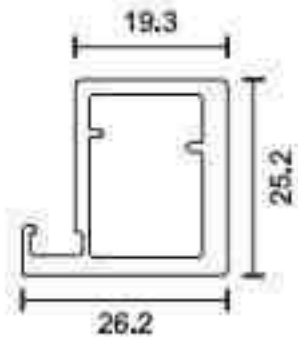

ALUMINIUM PROFILE

PROFILE	25MM FRAME PROFILE
PRODUCT CODE	IT25P174
FINISH	Matt Black / Matt Gold Brushed
DESCRIPTION	Width 25mm, Size 3 Mtr