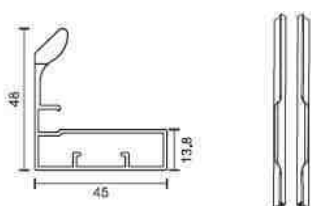

PROFILE	GLASS HANDLE PROFILE ARMANI 45MM
PRODUCT CODE	ITHPA157
FINISH	Matt Black/ Matt Gold
DESCRIPTION	Left/Right Incl. of Gasket use for 45mm, 3Mtr