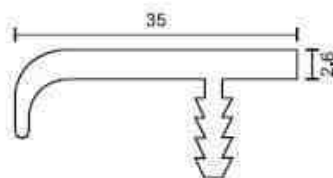

F PROFILE	F HANDLE PROFILE 35MM
PRODUCT CODE	ITFP158
FINISH	Aluminium / Mirror / Rose Gold / Gold / Iron Grey SS Brush / Matt Black
DESCRIPTION	Width: 35mm Size: 3 Mtr