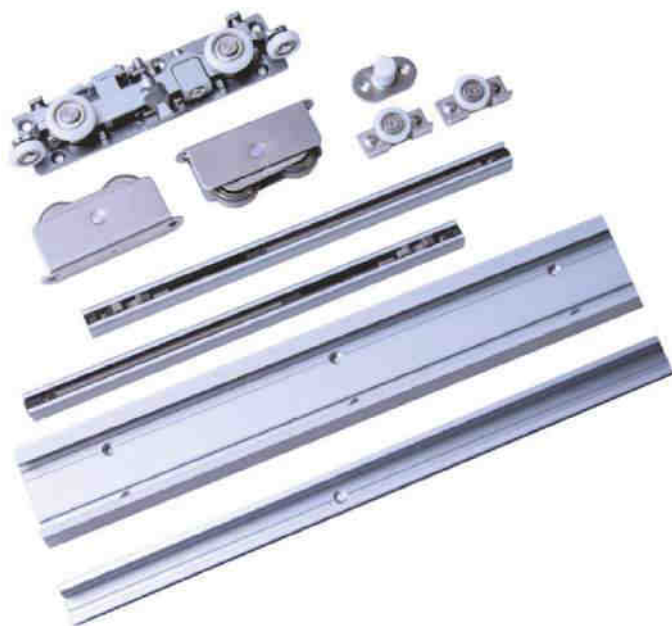

ITEM	SL INVISIBLE FITTING
PRODUCT CODE	ITSI121
DESCRIPTION	Weight Cap.: 80 Kgs Soft Close For Doors