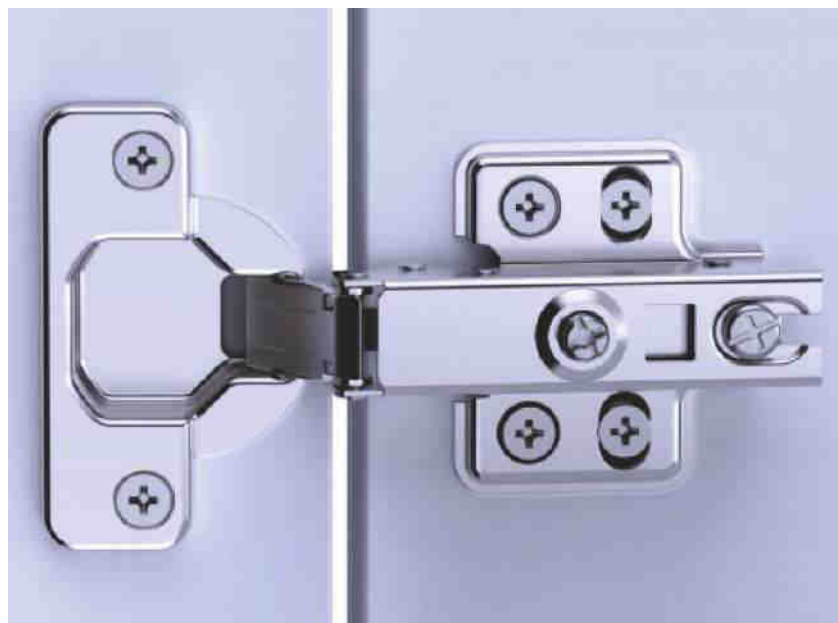

INNOTEK

NORMAL HINGE