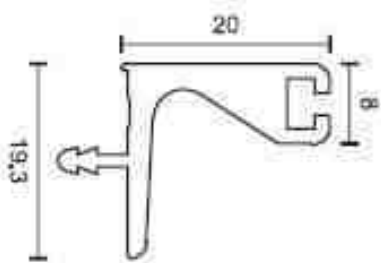

PROFILE	OVER HEAD CABINET PROFILE
PRODUCT CODE	ITOHP169
FINISH	Matt Black / Rose Gold / Aluminium
DESCRIPTION	Size 3 Mtr