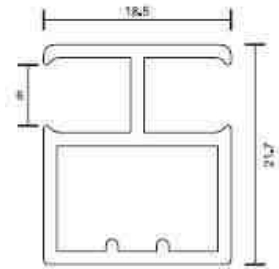

ALUMINIUM PROFILE

PROFILE	SHUTTER DIVIDER PROFILE
PRODUCT CODE	ITSD180
FINISH	Matt Black / Matt Gold / Rose Gold
DESCRIPTION	Size 3 Mtr