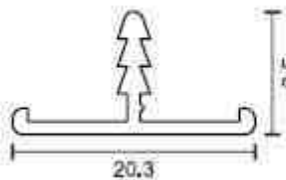

T PROFILE	T PROFILE 20MM
PRODUCT CODE	ITTP161
FINISH	Matt Black/ Matt Gold / Rose Gold
DESCRIPTION	Size 3 Mtr