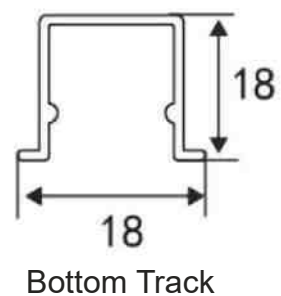

ITEM	SL INVISIBLE FITTING
PRODUCT CODE	ITSI121
DESCRIPTION	Weight Cap.: 80 Kgs Soft Close For Doors