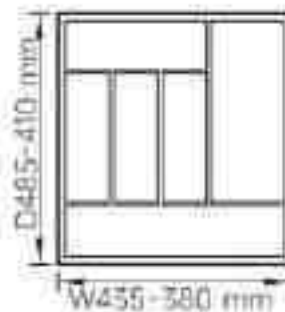

INNOTEK

PVC CUTLERY TRAY

Material ABS

Finish: Grey

Size:

330mm x 485mm

380mm x 485mm

435mm x 485mm

530mm x 485mm

640mm x 490mm

730mm x 490mm

840mm x 490mm

ITEM CODE: ITPVC114