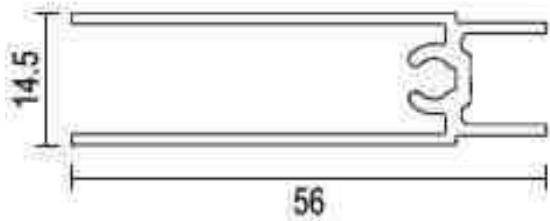

ITEM	SL 50 BOTTOM PROFILE
PRODUCT CODE	ITS50102
DESCRIPTION	Color: Matt Black/ Rose Gold Size: 3Mtr