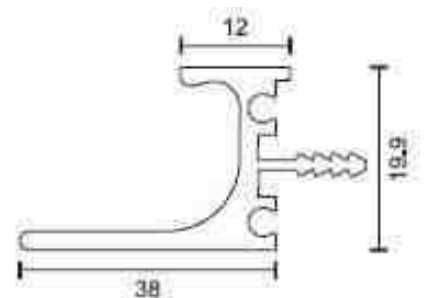

PROFILE	J PROFILE 38MM
PRODUCT CODE	ITJ181
FINISH	Matt Black / Matt Gold / Rose Gold
DESCRIPTION	Size 3 Mtr