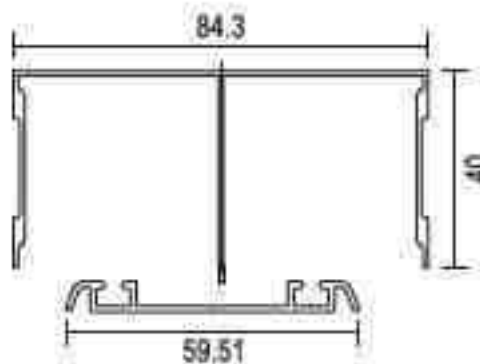

ITEM	SL 50 TRACK
PRODUCT CODE	ITS50108
DESCRIPTION	Color: Matt Black/ Rose Gold Size: 2.5mtr/3 Mtr