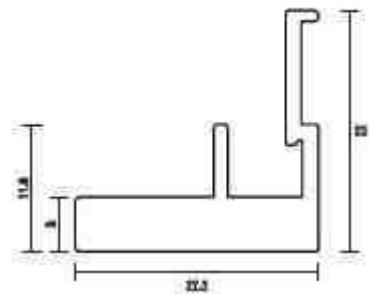

## ALUMINIUM PROFILE

<b>PROFILE</b>	50MM TAPER PROFILE
<b>PRODUCT CODE</b>	<b>ITTPH170</b>
<b>FINISH</b>	Matt Black / Matt Gold Brushed
<b>DESCRIPTION</b>	Size 3 Mtr

<b>PROFILE</b>	CURVED DOOR PROFILE HANDLE
<b>PRODUCT CODE</b>	<b>ITCPH171</b>
<b>FINISH</b>	Matt Black / Matt Gold Brushed
<b>DESCRIPTION</b>	Size 200mm/1200mm