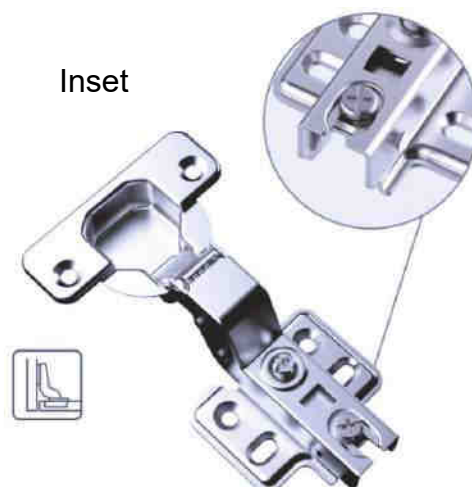

## NORMAL HINGE

ITEM CODE: **ITHN138**

Name: Normal Hinge  
0 Crank  
8 Crank  
15 Crank  
with Four Holes, Screw  
Slide on Hinge

Full Overlay

Half Overlay

Inset

## HYDRAULIC HINGE 2D

ITEM CODE: **ITHNS139**

Hydraulic Hinge 2D  
Soft Close 4 Hole

0 Crank  
8 Crank  
15 Crank

With Clip on Plate

Full Overlay

Half Overlay

Inset