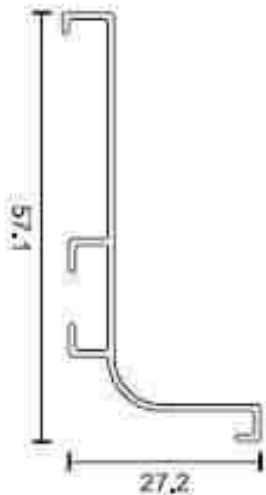

ALUMINIUM PROFILE

PROFILE	J GOLA PROFILE
PRODUCT CODE	ITJP167
FINISH	Matt Black / Rose Gold / Aluminium / Mirror
DESCRIPTION	Size 3 Mtr