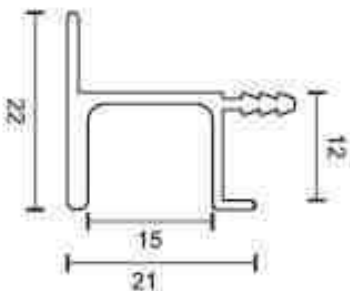

PROFILE	EDGE HANDLE PROFILE FOR SLIDING
PRODUCT CODE	ITEHP166
FINISH	Matt Black / Matt Gold / Rose Gold
DESCRIPTION	Size 2.7 Mtr,