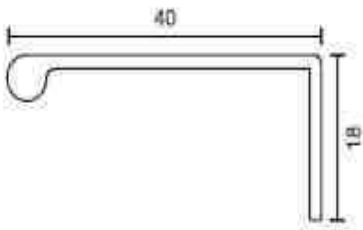

PROFILE	EDGE HANDLE PROFILE
PRODUCT CODE	ITLP160
FINISH	Matt Black/ matt Gold
DESCRIPTION	Width 40mm, Size 3 Mtr