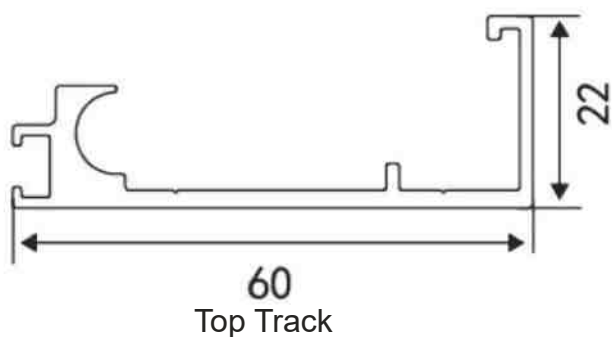

ITEM	SL INVISIBLE FITTING
PRODUCT CODE	ITSI121
DESCRIPTION	Weight Cap.: 80 Kgs Soft Close For Doors