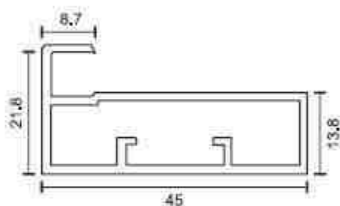

PROFILE	GLASS PROFILE 45MM
PRODUCT CODE	ITFP154
FINISH	Aluminium / Mirror / Rose Gold / Gold / Iron Grey SS Brush / Matt Black/ Matt Rose Gold/ Matt Gold
DESCRIPTION	Width: 45mm Inclusive of Gasket 3 Mtr