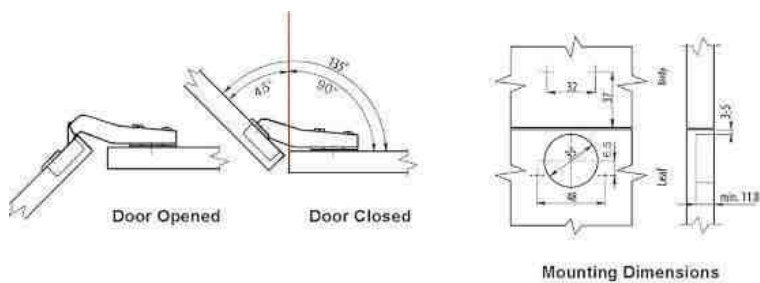

ITEM CODE: **ITH20149**

Hydraulic Hinge use for 20mm to 22mm Aluminium Profile
Finish: Gun Black
0 Crank
8 Crank
15 Crank
Door Thickness: 20-22mm