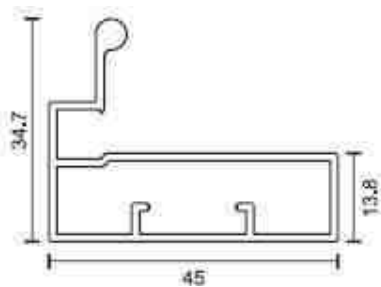

PROFILE	GLASS HANDLE PROFILE TILT 45MM
PRODUCT CODE	ITHPT156
FINISH	Aluminium / Mirror / Rose Gold / Gold / Iron Grey SS Brush / Matt Black/ Matt Rose Gold/ Matt Gold
DESCRIPTION	Width: 45MM Incl. of Gasket use for 45mm, 3Mtr