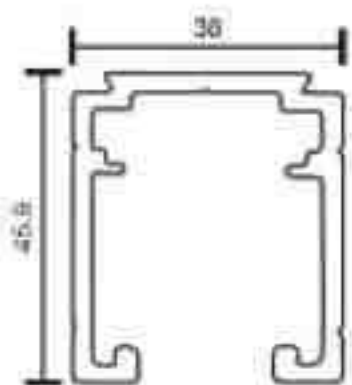

ITEM	SL C HEAVY TRACK
PRODUCT CODE	ITSCHT120
DESCRIPTION	Size: 2.43 Mtr, 3.97 Mtr