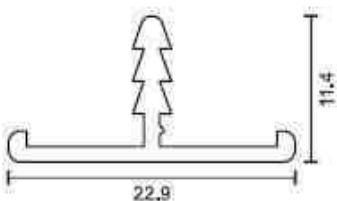

T PROFILE	T PROFILE 22.9MM
PRODUCT CODE	ITTP162
FINISH	Matt Black / Matt Gold / Rose Gold
DESCRIPTION	Size 3 Mtr