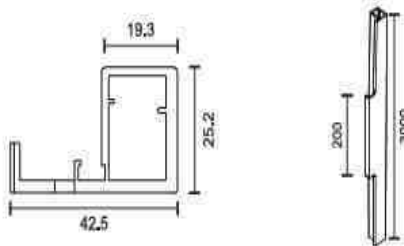

## ALUMINIUM PROFILE

<b>PROFILE</b>	50MM TAPER PROFILE
<b>PRODUCT CODE</b>	<b>ITTPH170</b>
<b>FINISH</b>	Matt Black / Matt Gold Brushed
<b>DESCRIPTION</b>	Size 3 Mtr

<b>PROFILE</b>	CURVED DOOR PROFILE HANDLE
<b>PRODUCT CODE</b>	<b>ITCPH171</b>
<b>FINISH</b>	Matt Black / Matt Gold Brushed
<b>DESCRIPTION</b>	Size 200mm/1200mm

## ALUMINIUM PROFILE

<b>PROFILE</b>	25MM FRAME PROFILE
<b>PRODUCT CODE</b>	<b>IT25P174</b>
<b>FINISH</b>	Matt Black / Matt Gold Brushed
<b>DESCRIPTION</b>	Width 25mm, Size 3 Mtr

<b>PROFILE</b>	25MM HANDLE FRAME PROFILE
<b>PRODUCT CODE</b>	<b>IT25H175</b>
<b>FINISH</b>	Matt Black / Matt Gold Brushed
<b>DESCRIPTION</b>	Width 25mm, Size 3 Mtr